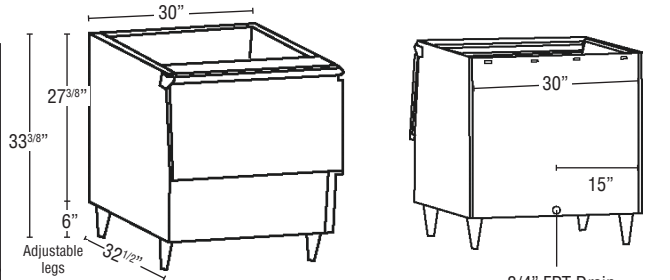

PF/SF Bins

ICE STORAGE BIN SERIES

PF/SF Bins
08/14/17
Item # 13163

Ice Machine Model Application

Bins	22" Width KM-340M KM-515M KM-600M KM-650M F-450M F-801M F-1002M	22" Width KMD-410M† KMS-822M† FD-650M-C† FD-1002M-C†	30" Width KM-901M KM-1340M KM-1601M KML Series F-1501M F-2001	30" Width KMD-460M‡ KMD-530M‡ KMD-850M‡ KMD-901MRH KMD-901MWH KMS-1401M* KMS-2000M*	44" Width 2 KM-340M 2 KM-515M 2 KM-600M 2 KM-650M IM-500S 2 F-450M 2 F-801M 2 F-1002M	44" Width 2 KMD-410M 2 KMS-822M 2 FD-650M-C 2 FD-1002M-C	48" Width KM-1301S KM-1400S KM-1601S KM-1900S KM-2100S KM-2500S
Bins B-300PF/SF	NO TOP KIT NEEDED	N/A	N/A	N/A	N/A	N/A	N/A
Bins B-250PF B-500PF/SF	NEED HS-2033	NEED HS-2033 & HS-2129	NO TOP KIT NEEDED	(B-250PF) NEED HS-2129 (B-500PF/SF) NO TOP KIT NEEDED	N/A	N/A	N/A
Bins B-700PF/SF	NEED HS-2035	NEED HS-2035 & HS-2130	NEED HS-2034	NEED HS-2034 & HS-2130	NO TOP KIT NEEDED	NEED HS-2130	N/A
Bins B-800PF/SF	NEED HS-2035 & HS-2032	NEED HS-2035 & HS-2132/ 2131	NEED HS-2034 & HS-2032	NEED HS-2131 & HS-2034/2032	NEED HS-2032	NEED HS-2130 & HS-2131	NO TOP KIT NEEDED
Bins B-900PF/SF	NEED HS-2035 & HS-2033	NEED HS-2035 & HS-2033/ HS-2132	NEED HS-2035	NEED HS-2132 & HS-2035	NEED HS-2033	NEED HS-2033 & HS-2132	NEED HS-2032

B-250PF

3/4" FPT Drain