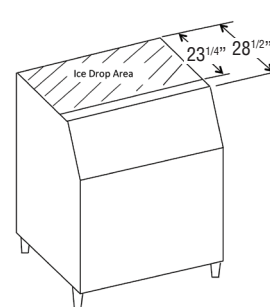

Model Number	Exterior Dimensions W x D x H*	Maximum Storage Capacity †	Cubic Volume	Interior Dimensions W x D x H*	Shipping Weight
B-250PF	30" x 32 ^{1/2} " x 33 ^{3/8} "	250 lbs.	10.30 ft ³	27 ^{1/10} " x 27 ^{7/10} " x 23 ^{7/10} "	130 lbs.
B(D)-300PF/SF	22" x 32 ^{1/2} " x 46"	300 lbs.	11.51 ft ³	19 ^{1/10} " x 27 ^{7/10} " x 37 ^{3/5} "	135 lbs.
B(D)-500PF/SF	30" x 32 ^{1/2} " x 46"	500 lbs.	16.33 ft ³	27 ^{1/10} " x 27 ^{7/10} " x 37 ^{3/5} "	155 lbs.
B-700PF/SF	44" x 32 ^{1/2} " x 46"	700 lbs.	24.77 ft ³	41 ^{1/10} " x 27 ^{7/10} " x 37 ^{3/5} "	200 lbs.
B-800PF/SF	48" x 32 ^{1/2} " x 46"	800 lbs.	26.90 ft ³	45 ^{1/10} " x 27 ^{7/10} " x 37 ^{3/5} "	210 lbs.
B-900PF/SF	52" x 32 ^{1/2} " x 46"	900 lbs.	29.59 ft ³	49 ^{1/10} " x 27 ^{7/10} " x 37 ^{3/5} "	220 lbs.

B-250PF

3/4" FPT Drain

**B-300PF/SF
BD-300PF/SF**

**B-500PF/SF
BD-500PF/SF**

B-700PF/SF

B-800PF/SF

B-900PF/SF

BD Bins fit 24" - 24 1/2" deep ice machine without Top Kit extension.

Bin Height

- B-300PF/SF**
- BD-300PF/SF**
- B-500PF/SF**
- BD-500PF/SF**
- B-700PF/SF**
- B-800PF/SF**
- B-900PF/SF**

**B Bins
Top View**

**BD Bins
Top View**