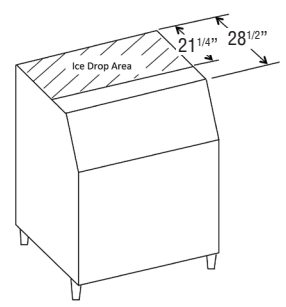

Model Number	Exterior Dimensions W x D x H*	Maximum Storage Capacity †	Cubic Volume	Interior Dimensions W x D x H*	Shipping Weight
B-250PF	30" x 32 ^{1/2} " x 33 ^{3/8} "	250 lbs.	10.30 ft ³	27 ^{1/10} " x 27 ^{7/10} " x 23 ^{7/10} "	130 lbs.
B(D)-300PF/SF	22" x 32 ^{1/2} " x 46"	300 lbs.	11.51 ft ³	19 ^{1/10} " x 27 ^{7/10} " x 37 ^{3/5} "	135 lbs.
B(D)-500PF/SF	30" x 32 ^{1/2} " x 46"	500 lbs.	16.33 ft ³	27 ^{1/10} " x 27 ^{7/10} " x 37 ^{3/5} "	155 lbs.
B-700PF/SF	44" x 32 ^{1/2} " x 46"	700 lbs.	24.77 ft ³	41 ^{1/10} " x 27 ^{7/10} " x 37 ^{3/5} "	200 lbs.
B-800PF/SF	48" x 32 ^{1/2} " x 46"	800 lbs.	26.90 ft ³	45 ^{1/10} " x 27 ^{7/10} " x 37 ^{3/5} "	210 lbs.
B-900PF/SF	52" x 32 ^{1/2} " x 46"	900 lbs.	29.59 ft ³	49 ^{1/10} " x 27 ^{7/10} " x 37 ^{3/5} "	220 lbs.

B-250PF

3/4" FPT Drain

**B-300PF/SF
BD-300PF/SF**

**B-500PF/SF
BD-500PF/SF**

B-700PF/SF

B-800PF/SF

B-900PF/SF

BD Bins fit 24" - 24 1/2" deep ice machine without Top Kit extension.

Bin Height

- B-300PF/SF**
- BD-300PF/SF**
- B-500PF/SF**
- BD-500PF/SF**
- B-700PF/SF**
- B-800PF/SF**
- B-900PF/SF**

**B Bins
Top View**

**BD Bins
Top View**