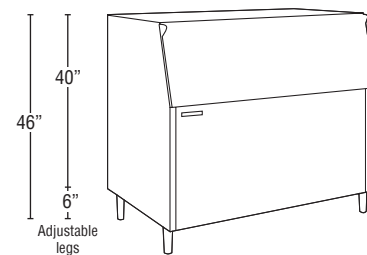

Bin Height

- **B-300PF/SF**
- **BD-300PF/SF**
- **B-500PF/SF**
- **BD-500PF/SF**
- **B-700PF/SF**
- **B-800PF/SF**
- **B-900PF/SF**