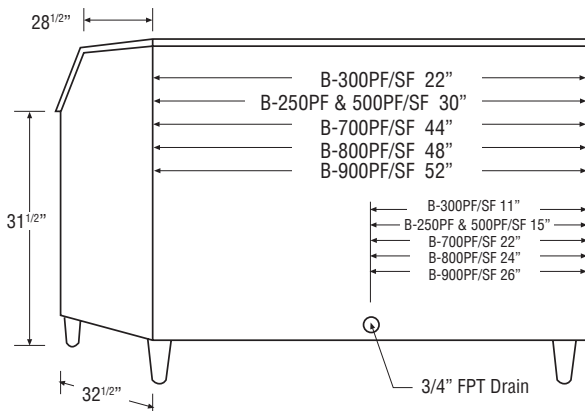

Bin Height

- **B-300PF/SF**
- **BD-300PF/SF**
- **B-500PF/SF**
- **BD-500PF/SF**
- **B-700PF/SF**
- **B-800PF/SF**
- **B-900PF/SF**